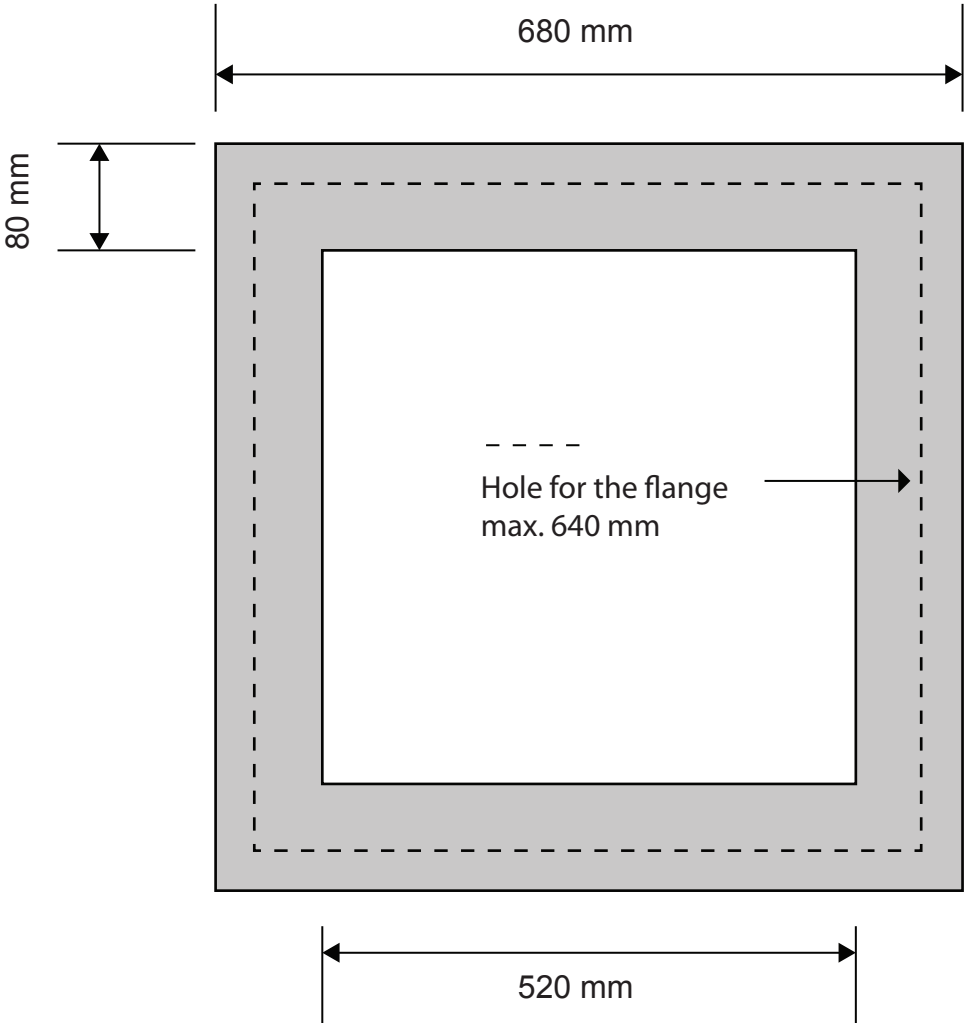

IKI Embedding flange

Monolith electric heaters 13,8, 15,9 and 18 kW

Install the flange centrally to the bench